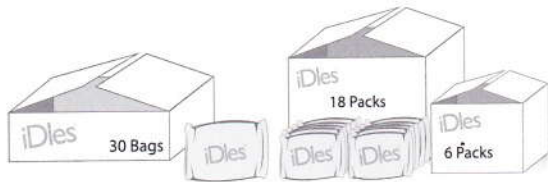

Target

Muslim customers : this product is certified with HALAL food certification

KOKA

Full flavored instant rice noodles

Customers who like rice noodles and appreciate low calorie diets

iDles®

PACKING PER CARTON

85g

Individual Pack
Standard Carton 30 Bags

Pack 5
Carton 30 Bags
Carton 90 Bags

Bag Noodles

Chicken

Beef

Seafood

Vegetable