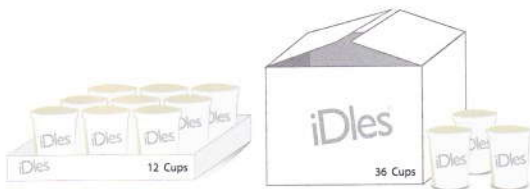

85g

Individual Pack
Standard Carton 30 Bags

Pack 5
Carton 30 Bags
Carton 90 Bags

Bag Noodles

Chicken

Beef

Seafood

Vegetable

Mushroom

Curry

Tom Yum Shrimp

65g

Individual Cup
Tray 12 Cups
Carton 36 Cups

Pack 6
Carton 36 Cups

Cup Noodles

Chicken

Beef

Vegetable

Seafood

Tom Yum Shrimp

85g

Individual Bowl
Carton 12 Bowls
Carton 24 Bowls

Bowl Noodles

Chicken